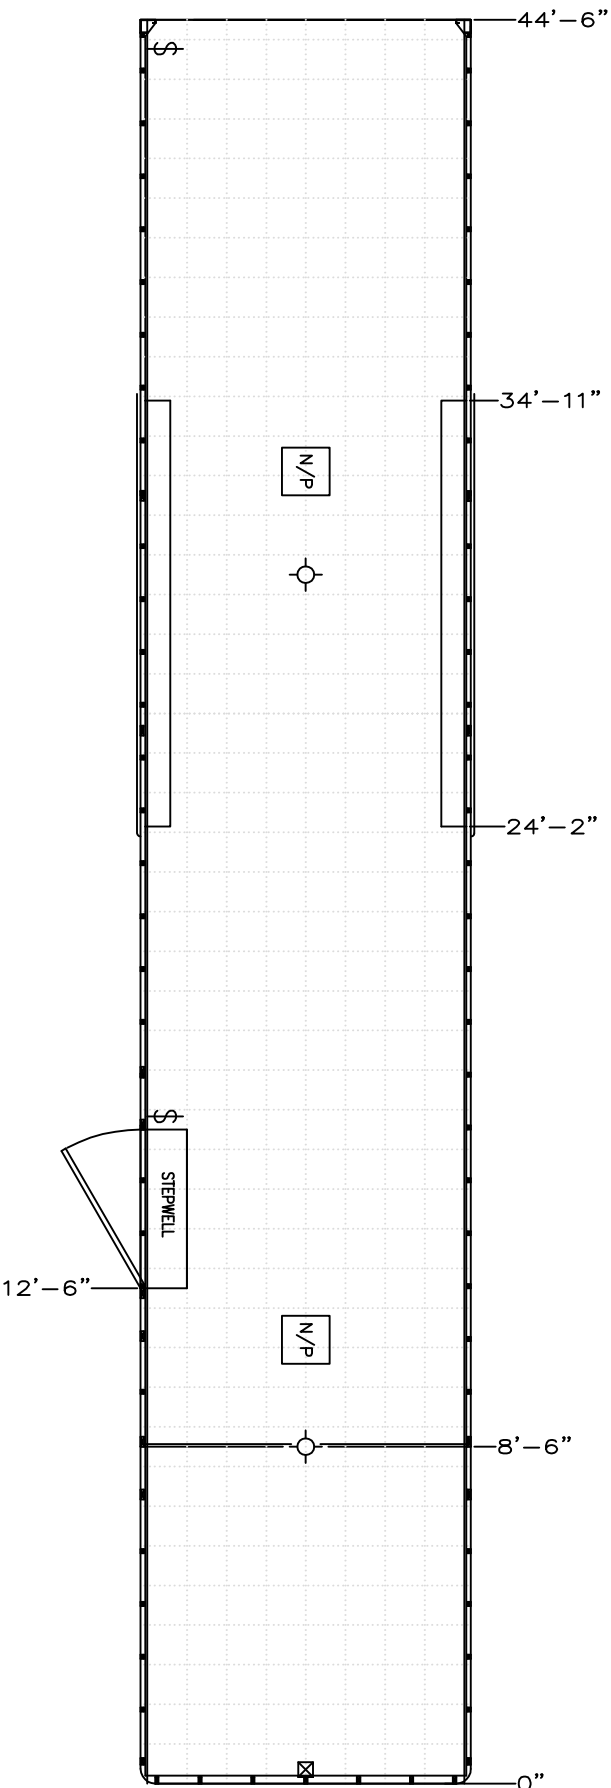

CUSTOMER:

DATE:

MODEL: STG8544TTA

☼ STANDARD LED RISER LIGHT IN RISER

KEY:

NOTES	12 VOLT ELECTRICAL	110 VOLT ELECTRICAL	ROOF VENTS	X - D RING E - E TRACK T/C - TIRE COMPARTMENT	PROPRIETARY AND CONFIDENTIAL THE INFORMATION CONTAINED IN THIS DRAWING IS THE SOLE PROPERTY OF BRAVO TRAILERS. REPRODUCTION IN PART OR AS A WHOLE WITHOUT THE WRITTEN PERMISSION OF BRAVO TRAILERS LLC IS PROHIBITED.
	○ - STANDARD LED DOME LIGHT ⊕ - 4" ROUND LED DOME LIGHT \$ - WALL SWITCH	□ - PANEL W/ LIFELINE & CABLE HATCH △ - MOTOR BASE PLUG ○ - QUARTZ LIGHT ○ - WALL SWITCH ○ - 15 AMP RECEPT ○ - 20 AMP RECEPT ○ - GFI RECEPT	□ - N/P N/P = NON POWERED 12V = 12 VOLT POWERED 110V = 110 VOLT POWERED A/C = AIR CONDITIONER W/F = WIRE & FRAME		