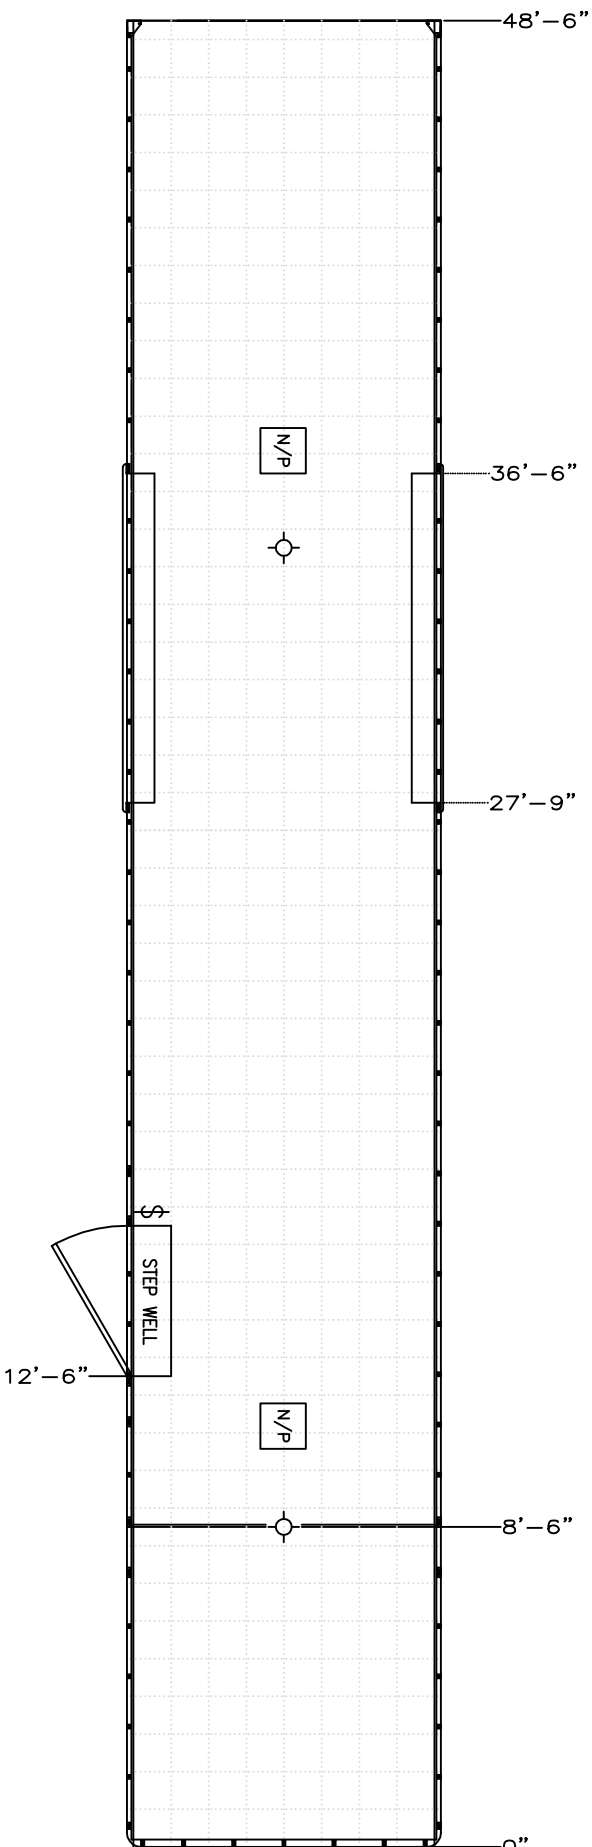

CUSTOMER:

DATE:

MODEL: STG8548TTA

☼ STANDARD LED RISER LIGHT IN RISER

KEY:

NOTES	12 VOLT ELECTRICAL	110 VOLT ELECTRICAL	ROOF VENTS	X - D RING E - E TRACK ATP T/C - TIRE COMPARTMENT	PROPRIETARY AND CONFIDENTIAL THE INFORMATION CONTAINED IN THIS DRAWING IS THE SOLE PROPERTY OF BRAVO TRAILERS. REPRODUCTION IN PART OR AS A WHOLE WITHOUT THE WRITTEN PERMISSION OF BRAVO TRAILERS LLC IS PROHIBITED.
<ul style="list-style-type: none"> ○ - STANDARD LED DOME LIGHT ○ - 4" ROUND LED DOME LIGHT ⊕ - WALL SWITCH 	<ul style="list-style-type: none"> □ - PANEL W/ LIFELINE & CABLE HATCH △ - MOTOR BASE PLUG ○ - QUARTZ LIGHT ⊕ - WALL SWITCH ○ - 15 AMP RECEPT ● - 20 AMP RECEPT ● - GFI RECEPT 	<ul style="list-style-type: none"> ○ = NON POWERED ○ = 12 VOLT POWERED ○ = 110V = 110 VOLT POWERED A/C = AIR CONDITIONER W/F = WIRE & FRAME 	<ul style="list-style-type: none"> ○ - 1 BULB FLUORESCENT ○ - 2 BULB FLUORESCENT ○ - 1 BULB FLUORESCENT 		